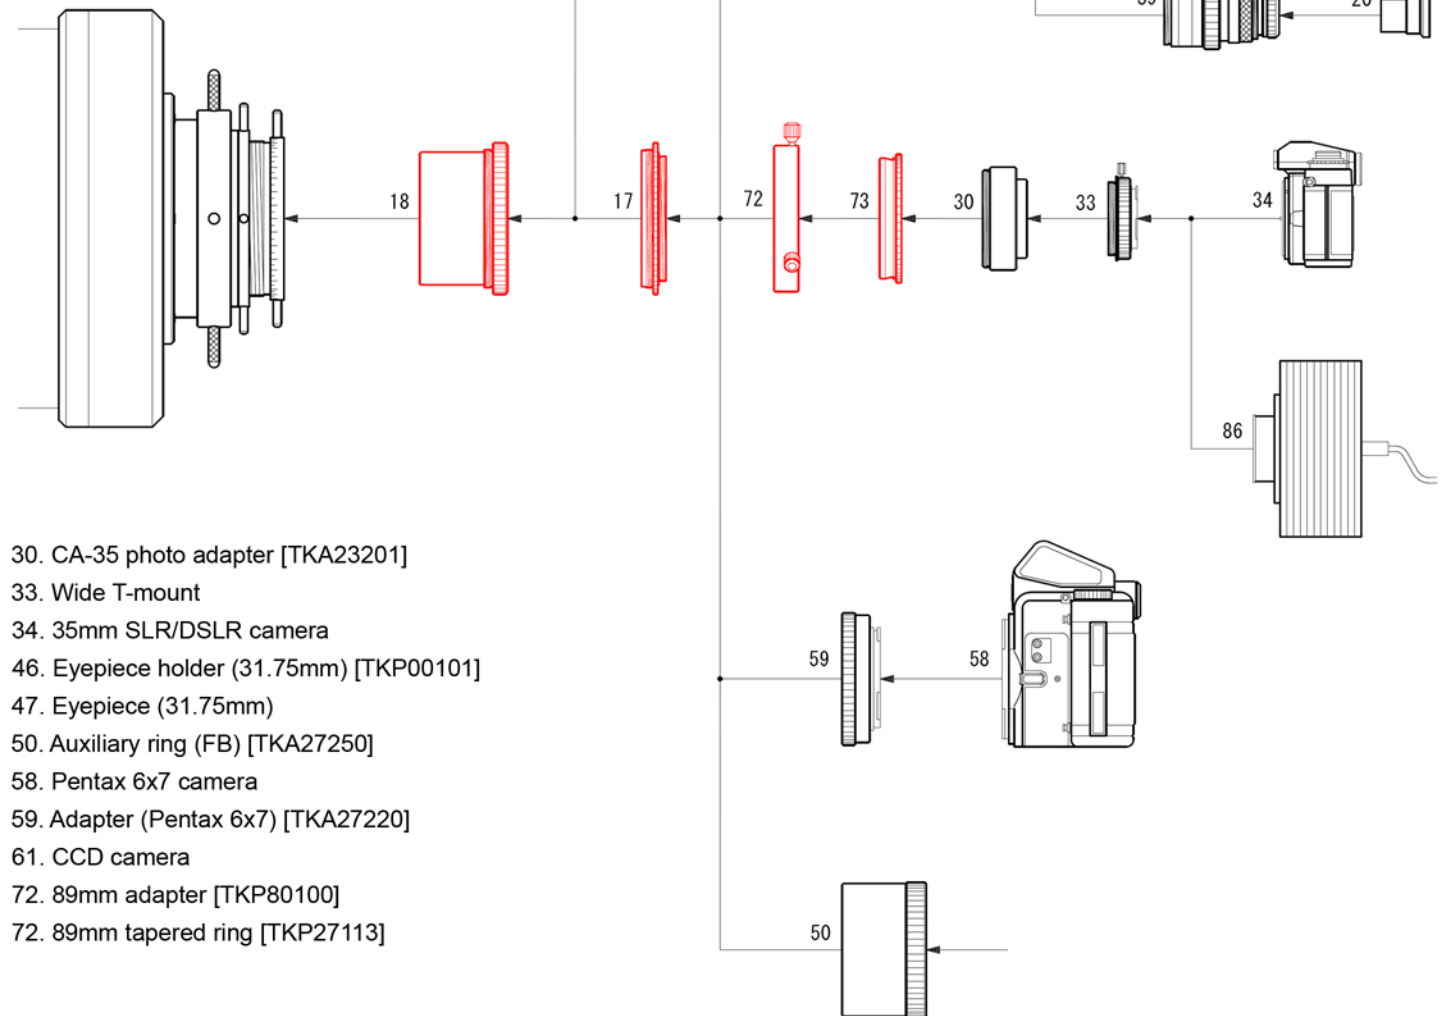

BRC-250

Photo/visual system-chart

- 10. Coupling [TKP80001]
- 11. Extension tube (S) [TKP00105]
- 14. Coupling (S) [TKP00103]
- 17. 89mm coupling [TKP80002]
- 18. Corrector lens
- 29. Collimating scope [TKA00443]

- 30. CA-35 photo adapter [TKA23201]
- 33. Wide T-mount
- 34. 35mm SLR/DSLR camera
- 46. Eyepiece holder (31.75mm) [TKP00101]
- 47. Eyepiece (31.75mm)
- 50. Auxiliary ring (FB) [TKA27250]
- 58. Pentax 6x7 camera
- 59. Adapter (Pentax 6x7) [TKA27220]
- 61. CCD camera
- 72. 89mm adapter [TKP80100]
- 72. 89mm tapered ring [TKP27113]